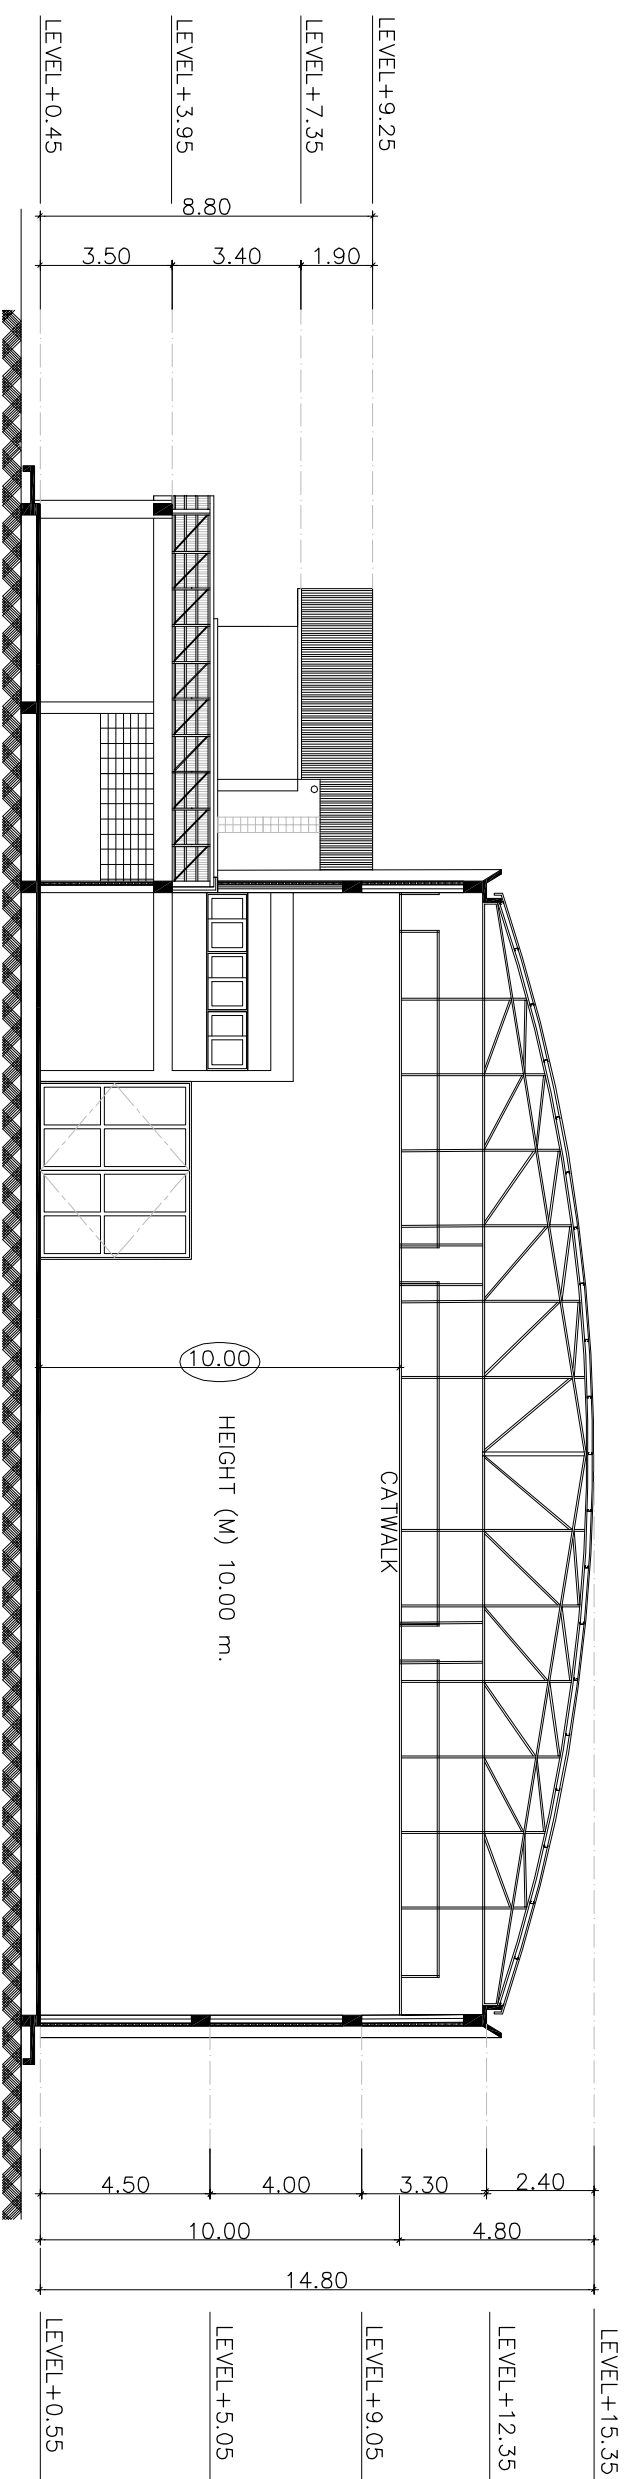

GROUND FLOOR PLAN STUDIO 2

SCALE

200

STUDIO 2
HEIGHT (M) 10.00 m.

SECOND FLOOR PLAN STUDIO 2

SCALE

200

SECTION STUDIO 2

SCALE 1 : 200