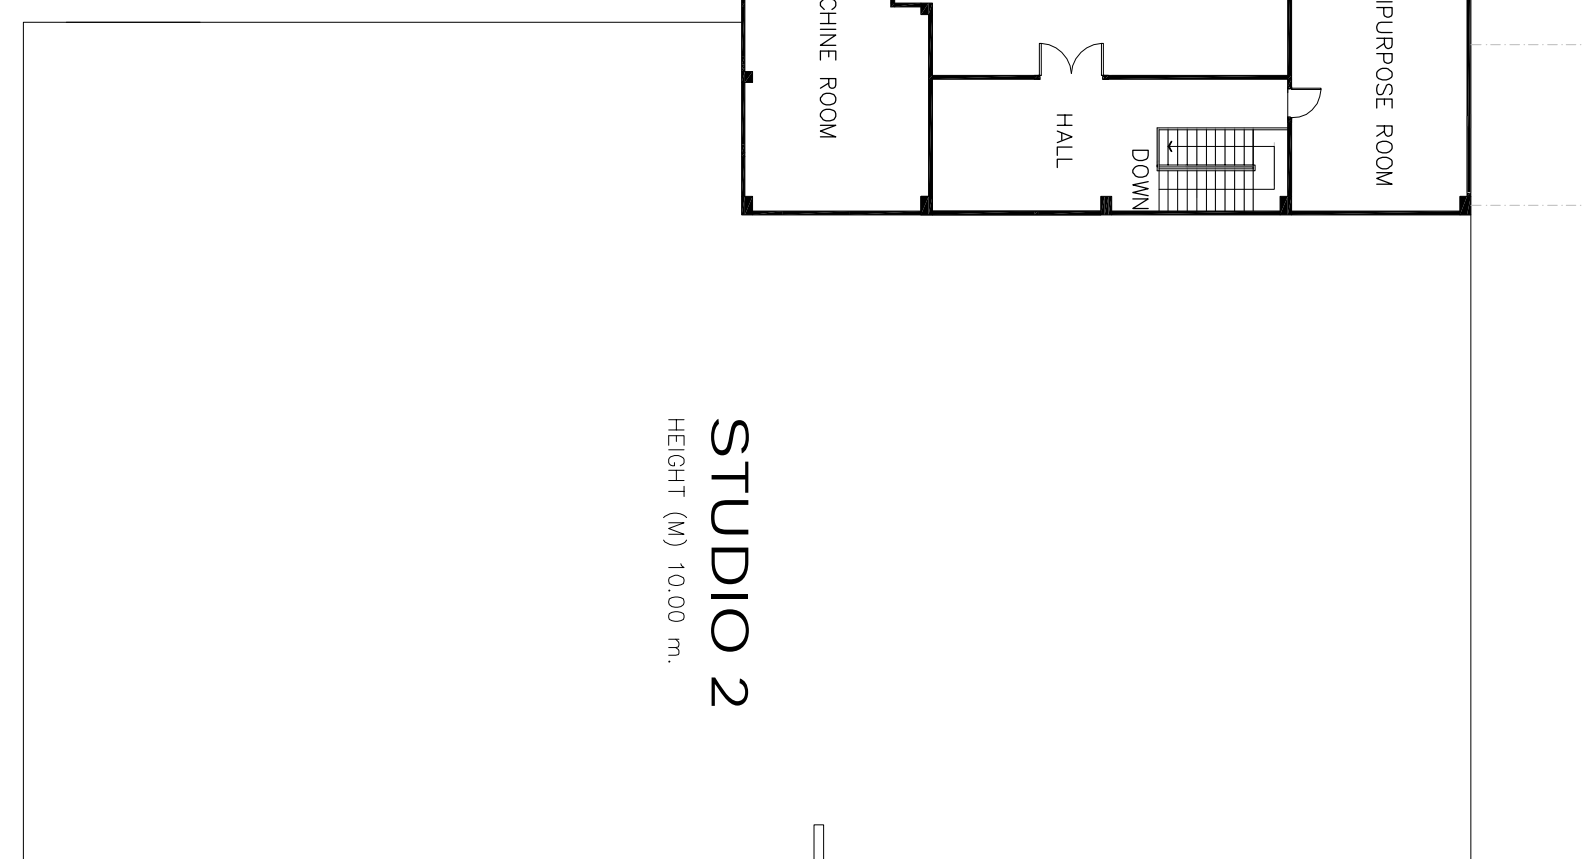

GROUND FLOOR PLAN STUDIO 2

SCALE

200

STUDIO 2
HEIGHT (M) 10.00 m.

SECOND FLOOR PLAN STUDIO 2

SCALE

200

SECTION STUDIO 2

SCALE 1 : 200