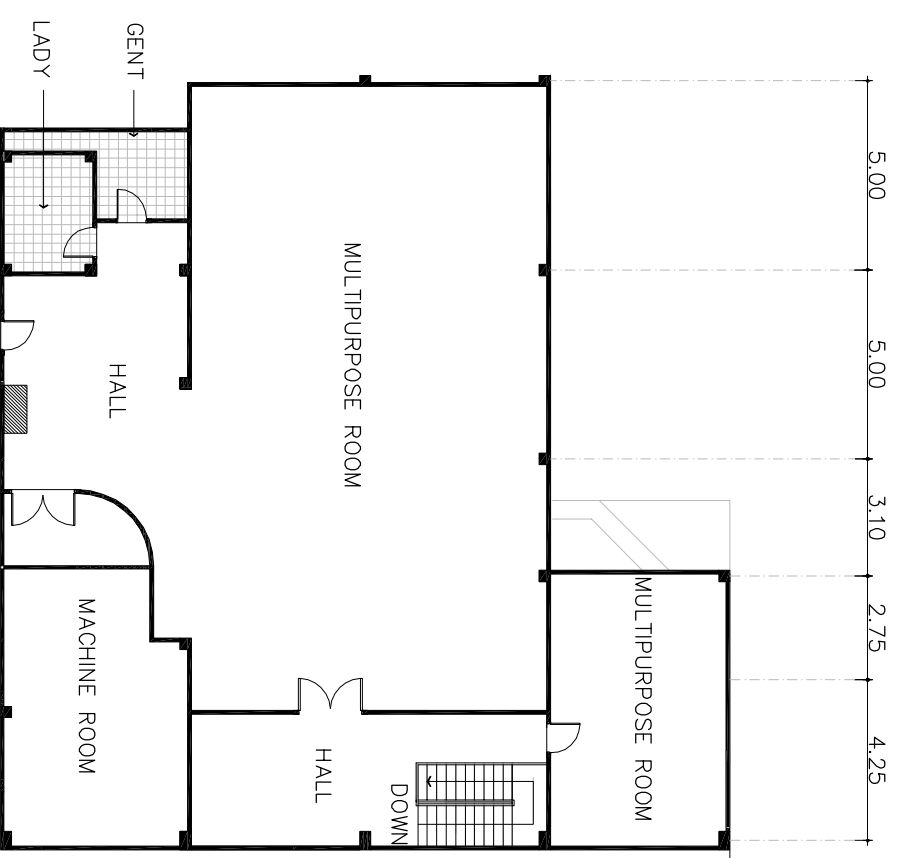

GROUND FLOOR PLAN STUDIO 2

SCALE

200

STUDIO 2
HEIGHT (M) 10.00 m.

SECOND FLOOR PLAN STUDIO 2

SCALE

200

SECTION STUDIO 2

SCALE 1 : 200