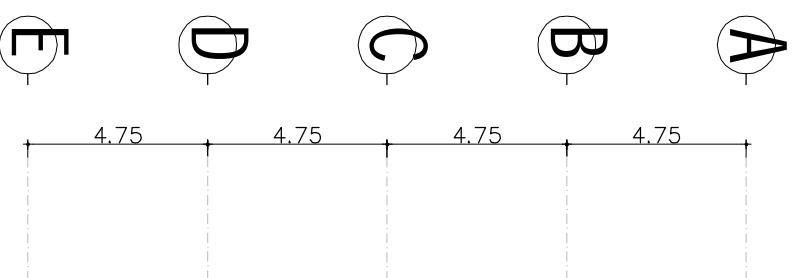

GROUND FLOOR PLAN STUDIO 2

SCALE

200

STUDIO 2
HEIGHT (M) 10.00 m.

SECOND FLOOR PLAN STUDIO 2

SCALE

200

SECTION STUDIO 2

SCALE 1 : 200