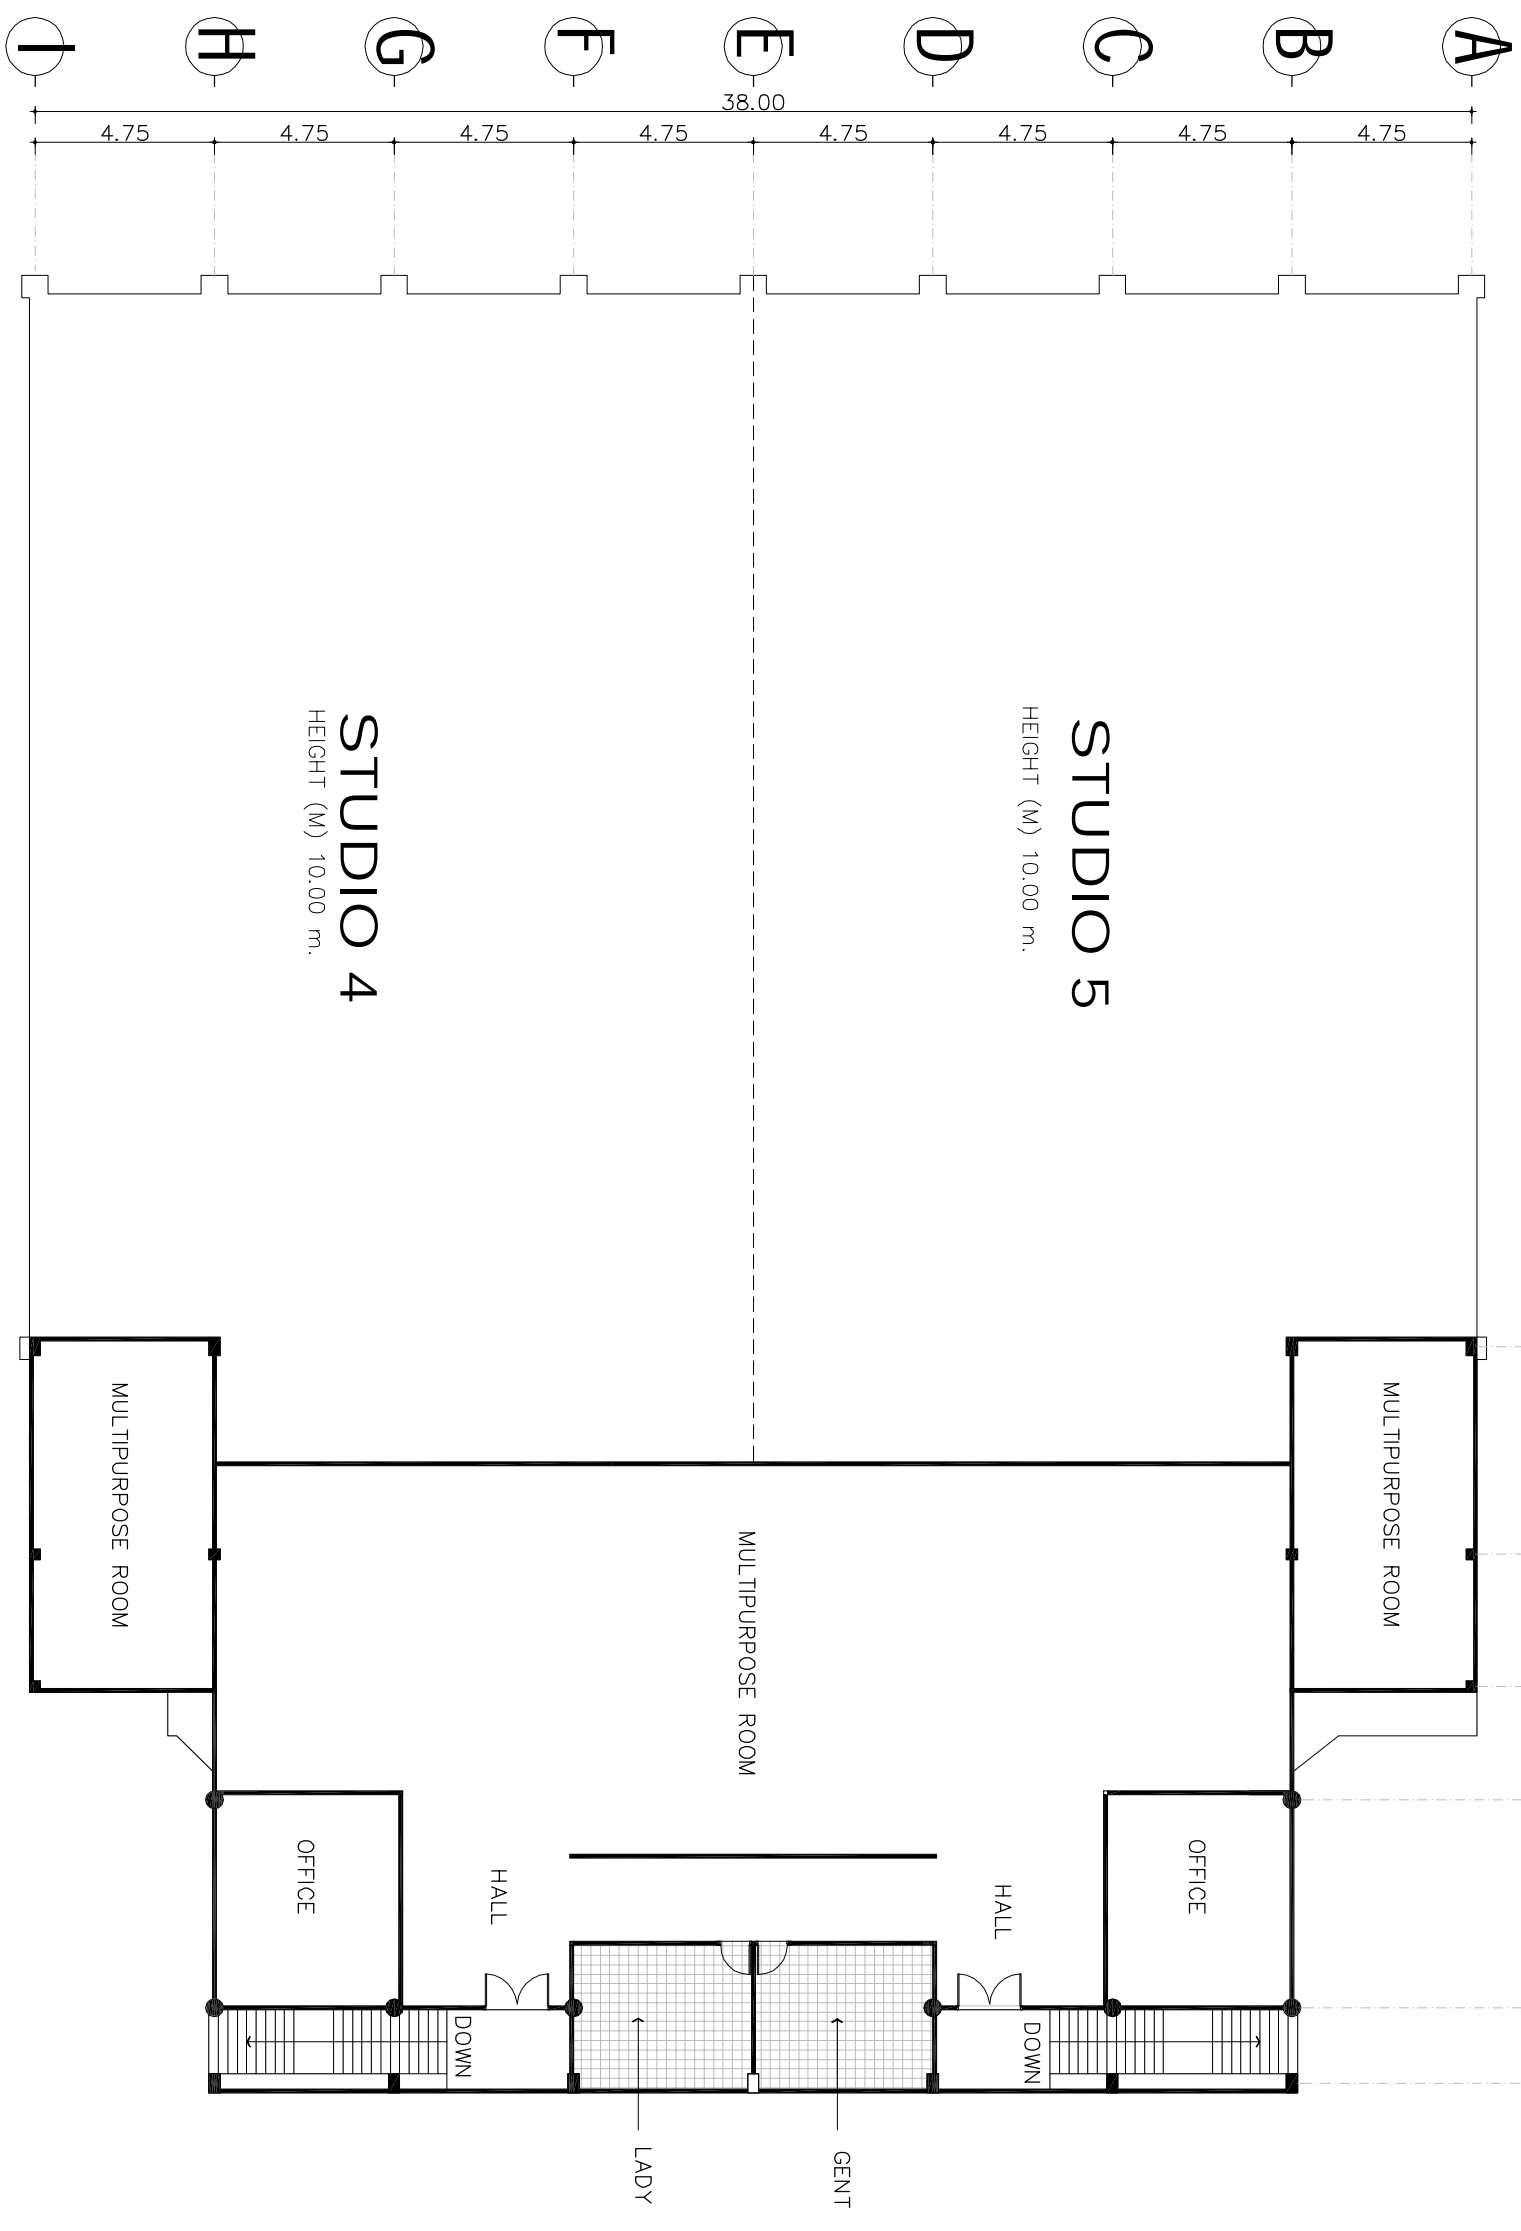

# GROUND FLOOR PLAN STUDIO 5

SCALE

200

**STUDIO 4**  
HEIGHT (M) 10.00 m.

**STUDIO 5**  
HEIGHT (M) 10.00 m.

**SECOND FLOOR PLAN STUDIO 4 AND STUDIO 5**

SCALE

# SECTION STUDIO 5

SCALE 1 : 200