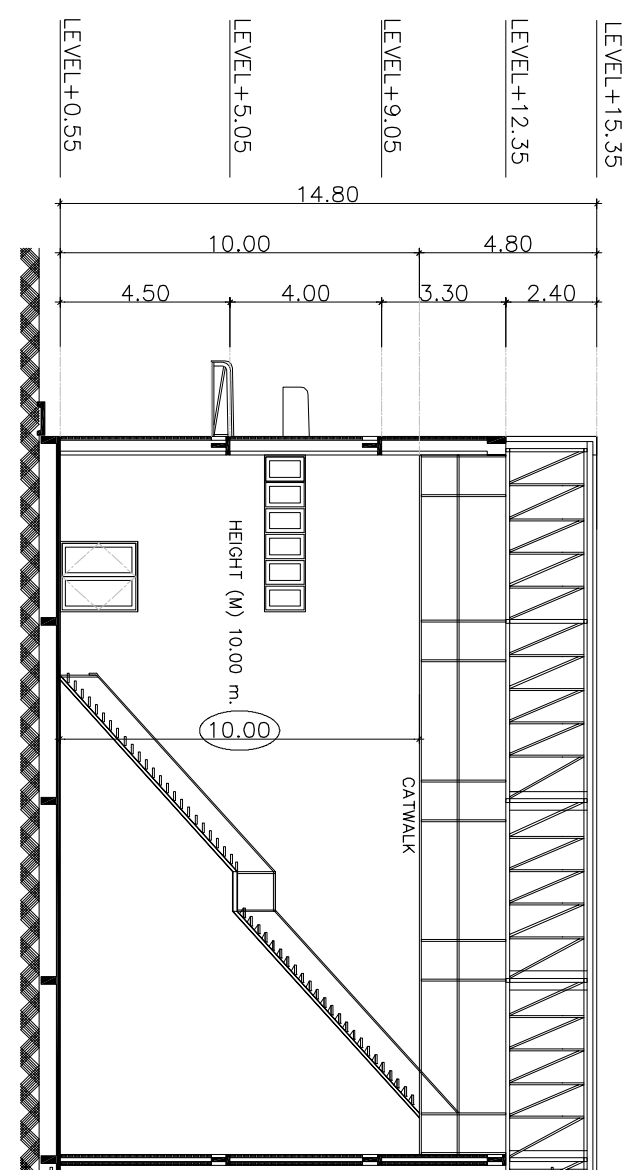

# GROUND FLOOR PLAN STUDIO 5

SCALE

200

**STUDIO 4**  
HEIGHT (M) 10.00 m.

**STUDIO 5**  
HEIGHT (M) 10.00 m.

**SECOND FLOOR PLAN STUDIO 4 AND STUDIO 5**

SCALE

# SECTION STUDIO 5

SCALE 1 : 200