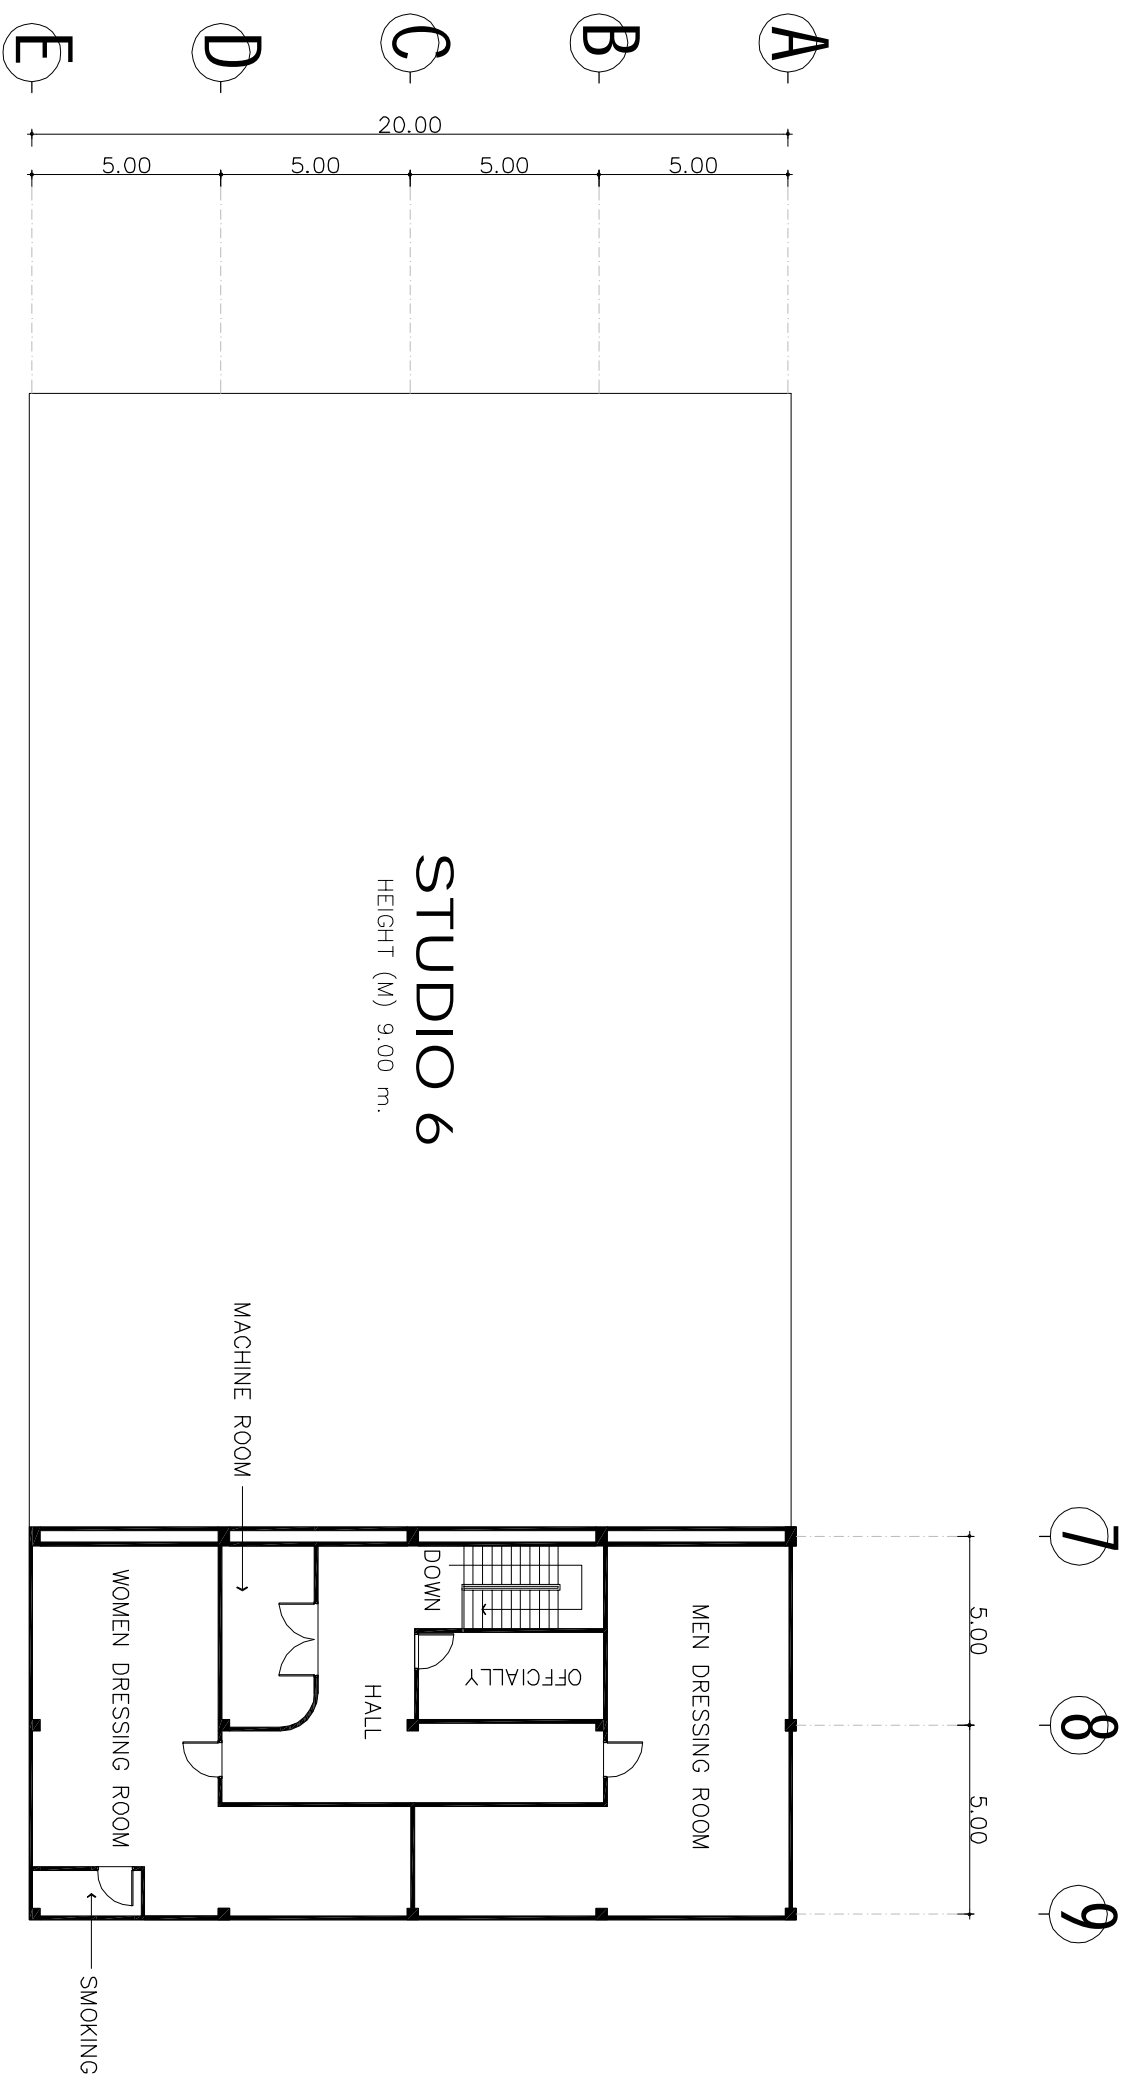

GROUND FLOOR PLAN STUDIO 6

SCALE

STUDIO 6
HEIGHT (M) 9.00 m.

SECOND FLOOR PLAN STUDIO 6

SCALE

SECTION STUDIO 6

SCALE 1 : 200