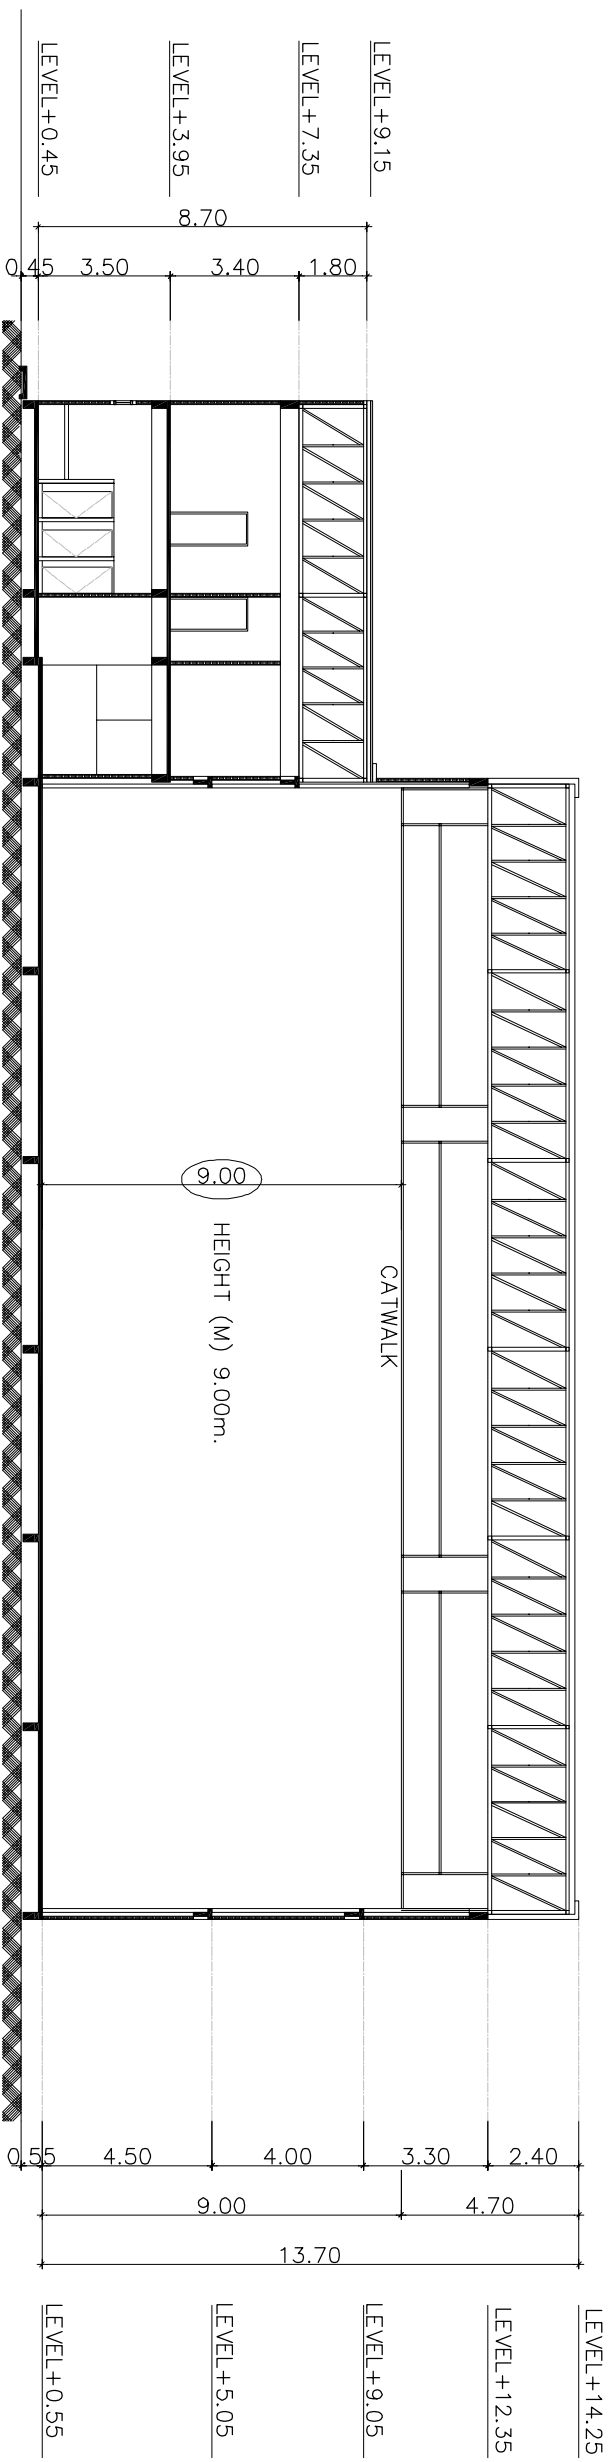

GROUND FLOOR PLAN STUDIO 6

SCALE

STUDIO 6
HEIGHT (M) 9.00 m.

SECOND FLOOR PLAN STUDIO 6

SCALE

SECTION STUDIO 6

SCALE 1 : 200